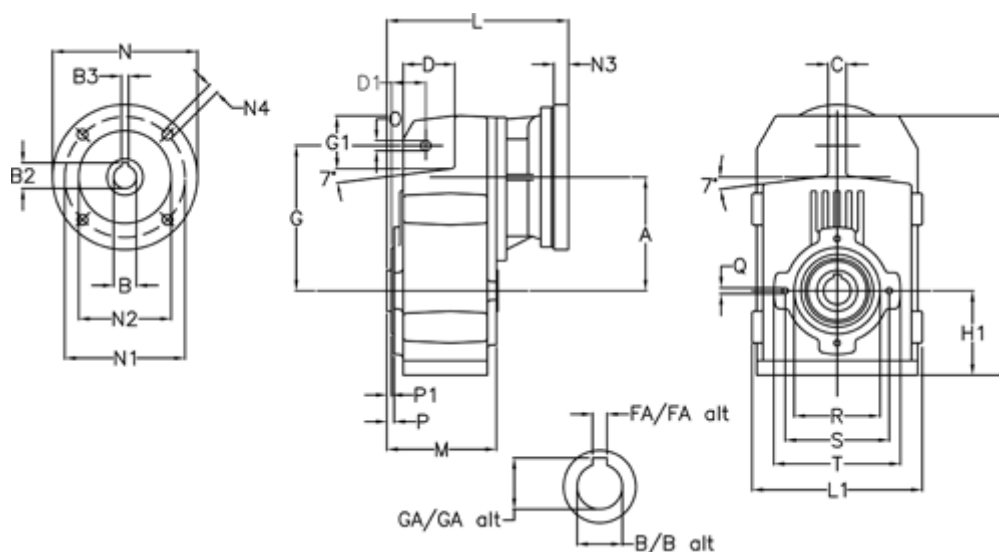

Article number: 29560303773240

Description: Shaft mounted gear
A312H35-37,7-P100B5

Measures

A = 150.50	FA = 10	M = 125.0	Q = M10x17
B = 35	G = 170	N = 250	R = 110
B1 = 28	G1 = 84.0	N1 = 215	S = 130
B2 = 31.3	GA = 38.3	N2 = 180	T = 150
B3 = 8	H = 326.0	N4 = M12x16	
C = 20	H1 = 102.0	O = 13	
D = 68.0	L = 255.0	P = 6.5	
D1 = 54.0	L1 = 210	P1 = 3.5	